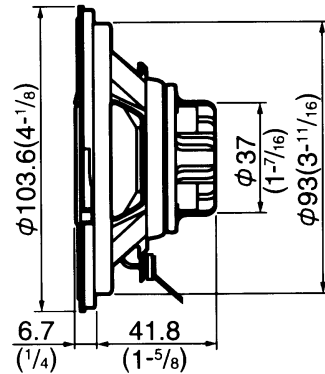

CUSTOM FIT SPEAKER

KFC-HQR105C

SERVICE MANUAL

KENWOOD

OVERSEAS

©1996-12 PRINTED IN JAPAN
B51-7118-00 (MC) 919

EXTERNAL VIEW

Unit: mm(inch)

PARTS LIST

★ New Parts

Parts without **Parts No.** are not supplied.

Les articles non mentionnés dans le **Parts No.** ne sont pas fournis.

Teile ohne **Parts No.** werden nicht geliefert.

Ref No.	New Parts	Parts No.	Description
① - ④	★	N99-1372-08	Screw set
⑤	★	J30-0936-08	Spacer
⑥		E30-5293-08	Speaker cord (3cm)
⑦	★	E30-5378-08	Speaker cord (25cm)
SP	★	T15-0347-08	Speaker

PARTS INCLUDED

- ①  $\phi 4 \times 10$ × 4
- ②  × 6
- ③  × 6
- ④  × 4
- ⑤  × 2
- ⑥  3m(10ft) × 2
- ⑦  25cm(0.8ft) × 2

SPECIFICATIONS

Speakers

Woofer 100 mm (4 in) Pearl Mica Cone Type
8 × 2 g (0.29 × 2 oz) Magnet

Tweeter 25 mm (1 in) P.P.T.A. Balanced Dome Type

Peak Power 80 Watts

Frequency Response ... 45 Hz ~30,000 Hz

Sensitivity 89 dB / W at 1 m

Impedance 4 Ohms

Net Weight 290 g (0.6 lb) / Pair

Note:

We follow a policy of continuous advancements in development.
For this reason specifications may be changed without notice.