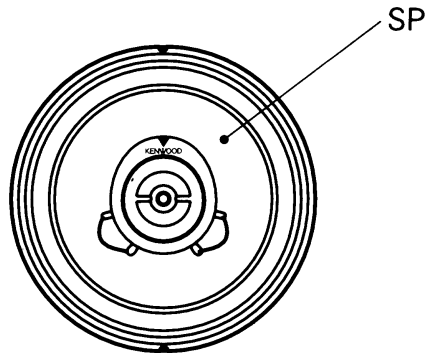

CUSTOM FIT SPEAKER

KFC-HQR105C

SERVICE MANUAL

KENWOOD

OVERSEAS

©1996-12 PRINTED IN JAPAN
B51-7118-00 (MC) 919

EXTERNAL VIEW

Unit: mm(inch)

PARTS LIST

★ New Parts

Parts without **Parts No.** are not supplied.

Les articles non mentionnés dans le **Parts No.** ne sont pas fournis.

Teile ohne **Parts No.** werden nicht geliefert.

Ref No.	New Parts	Parts No.	Description
① - ④	★	N99-1372-08	Screw set
⑤	★	J30-0936-08	Spacer
⑥		E30-5293-08	Speaker cord (3cm)
⑦	★	E30-5378-08	Speaker cord (25cm)
SP	★	T15-0347-08	Speaker

PARTS INCLUDED

- ①  $\phi 4 \times 10$ × 4
- ②  × 6
- ③  × 6
- ④  × 4
- ⑤  × 2
- ⑥  3m(10ft) × 2
- ⑦  25cm(0.8ft) × 2

SPECIFICATIONS

Speakers

Woofer 100 mm (4 in) Pearl Mica Cone Type
8 × 2 g (0.29 × 2 oz) Magnet

Tweeter 25 mm (1 in) P.P.T.A. Balanced Dome Type

Peak Power 80 Watts

Frequency Response ... 45 Hz ~30,000 Hz

Sensitivity 89 dB / W at 1 m

Impedance 4 Ohms

Net Weight 290 g (0.6 lb) / Pair

Note:

We follow a policy of continuous advancements in development.
For this reason specifications may be changed without notice.